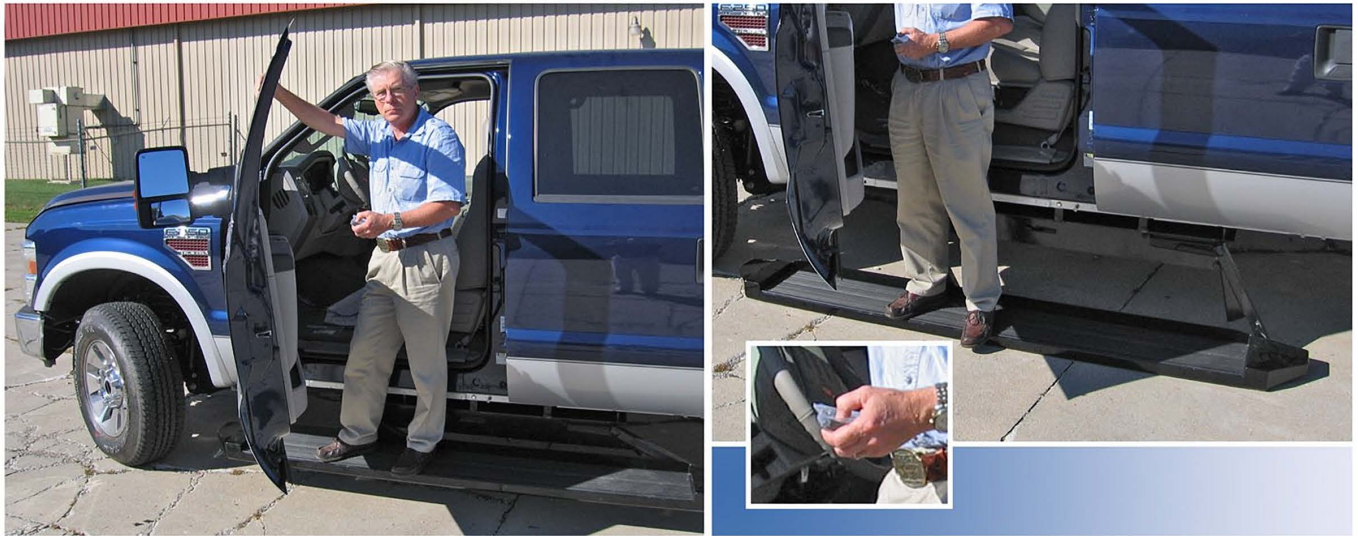

Running Board Lifts

Startracks Custom Power Running Board Lifts

Our patented powered running board lifts were developed to assist individuals who can at least stand to enter a vehicle such as pickups, SUV's, and vans. The running board, which is 10 inches deep, is custom fabricated for each vehicle. Custom installation required for each vehicle is also required. Vehicle color matching is also offered as an option when purchasing the running board. The running board is powered by a 12 volt motor hydraulic actuator system which is located under the vehicle, via wireless remote. This lift, which is attached to the frame of the vehicle, can be installed on either side or both sides to suit the needs of the customer. The running board lift is designed to allow the user to move the lift in a "up and down" motion at any time by triggering the remote.

The logo for Startracks Custom Lifts features a stylized green 'S' with a star inside, followed by the text 'startracks Custom Lifts' in a blue, cursive font.

Elkhart, Indiana • (574) 596-5331 • sales@startracks.org